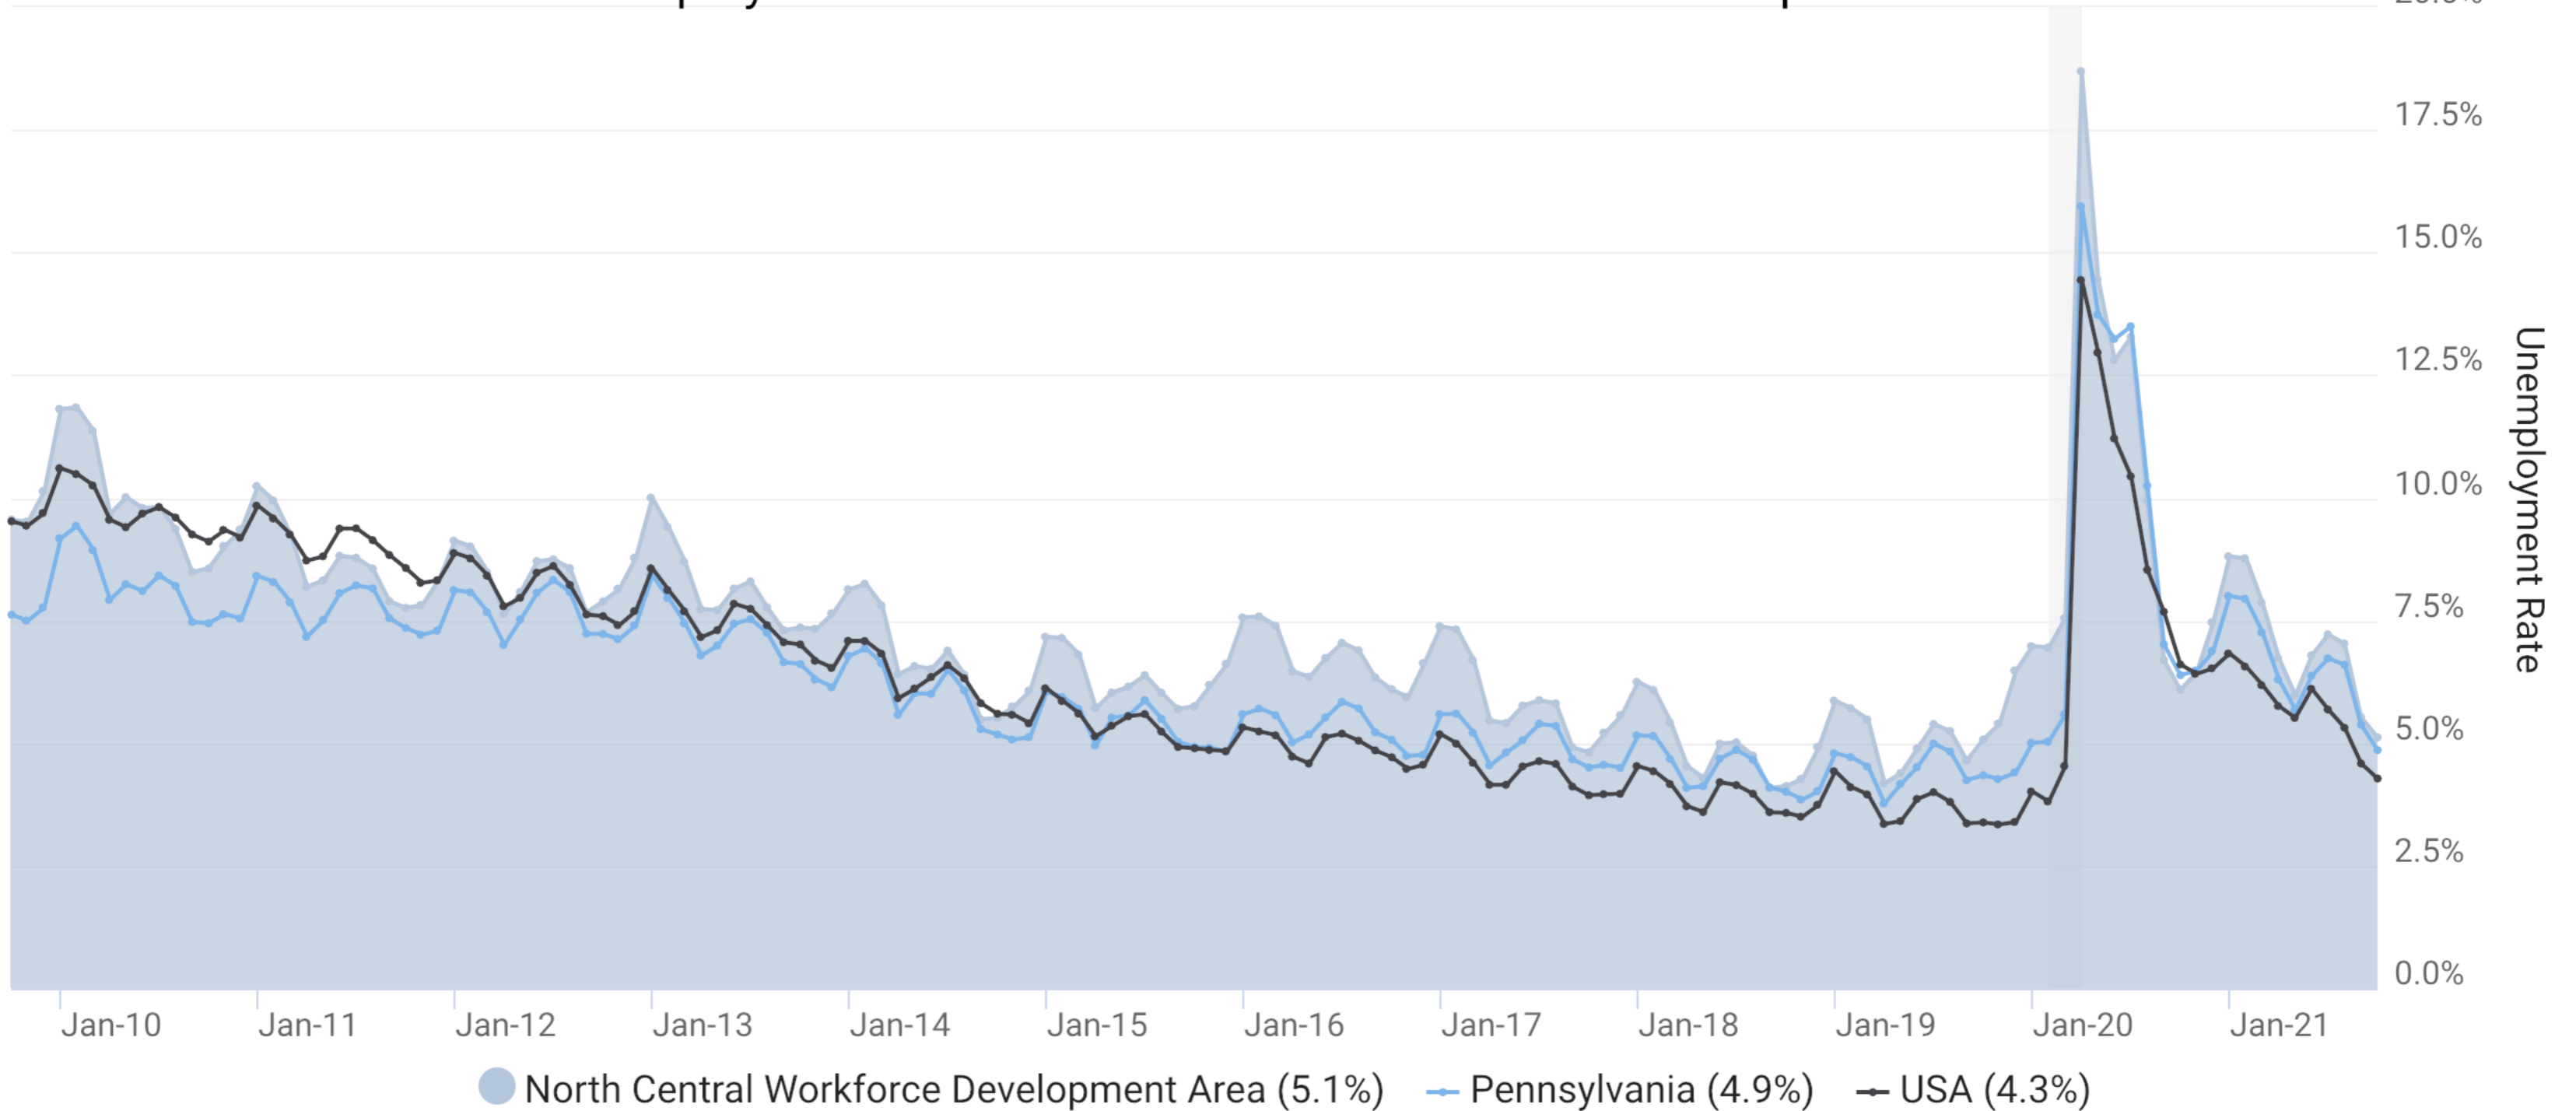

# Unemployment Rate for North Central Workforce Development Area

Source: JobsEQ®. Data as of Oct 2021. The shaded areas of the graph represent national recessions.